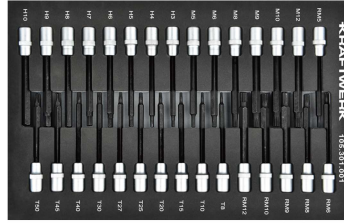

BASIC LINE 3/8" Socket deep Hexagonal TX Multi-tooth Ribe 30-pcs. Inlay 20x40
BASIC LINE 3/8" Steckschlüsseinsatz lang Innensechskant TX Vielzahn Ribe 30-tg. 20x40 Einlage
BASIC LINE Douille hexagonale 3/8" longue TX Multi-dent Ribe 30 pcs. Inlay 20x40

Content 105.301.001